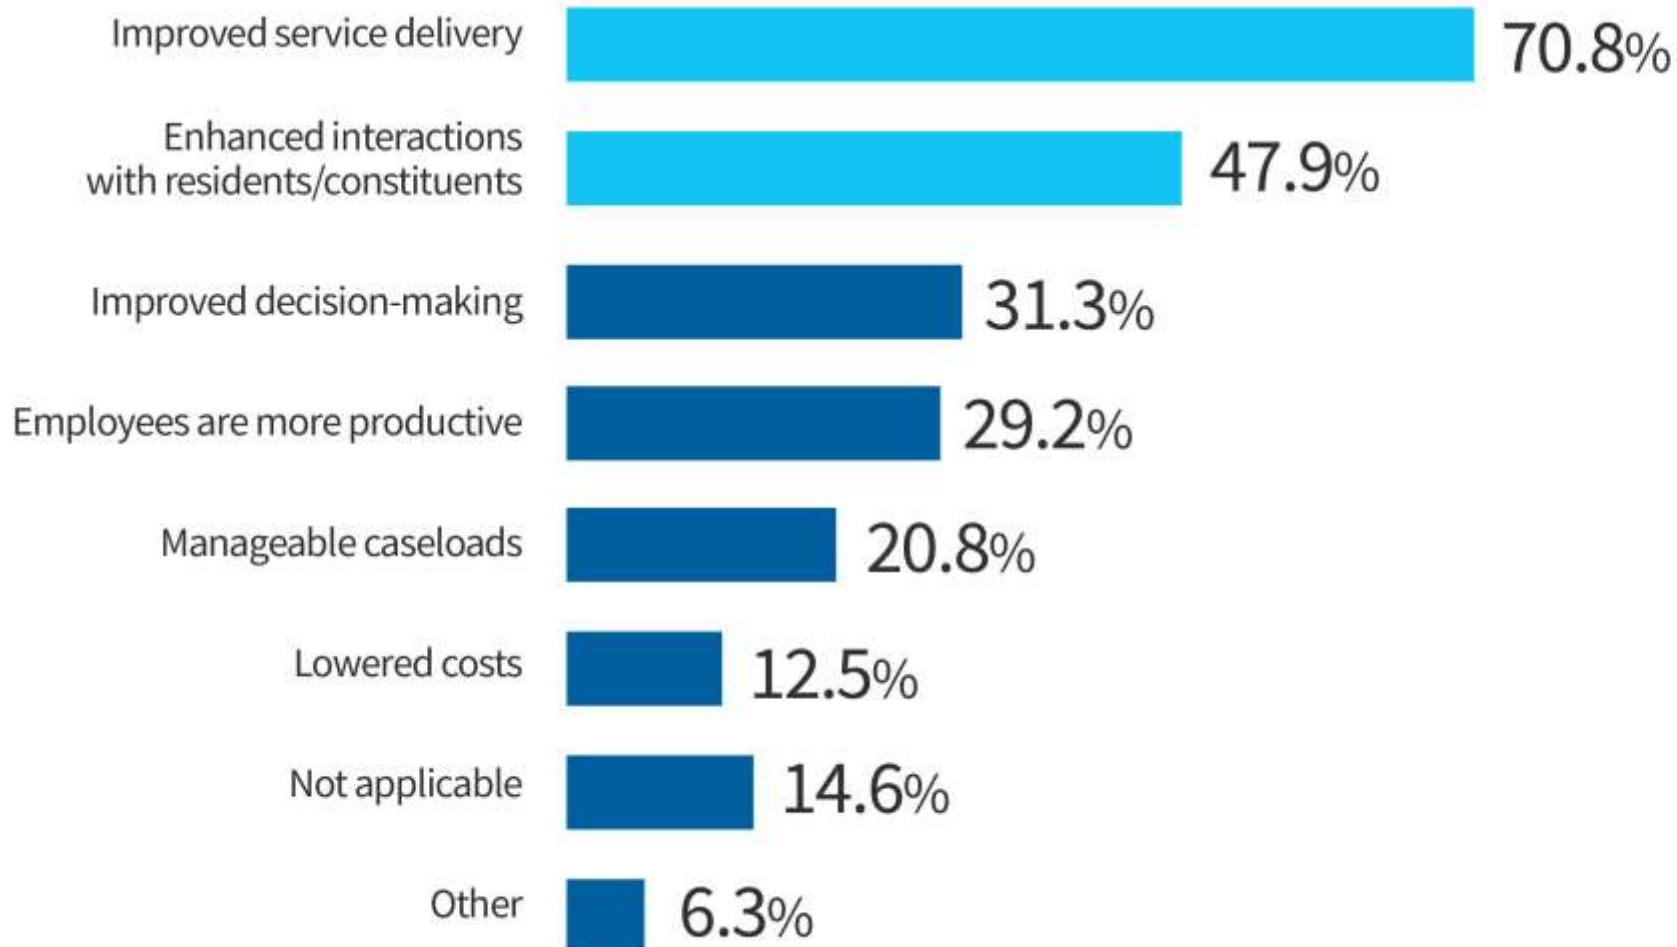

Observed Benefits